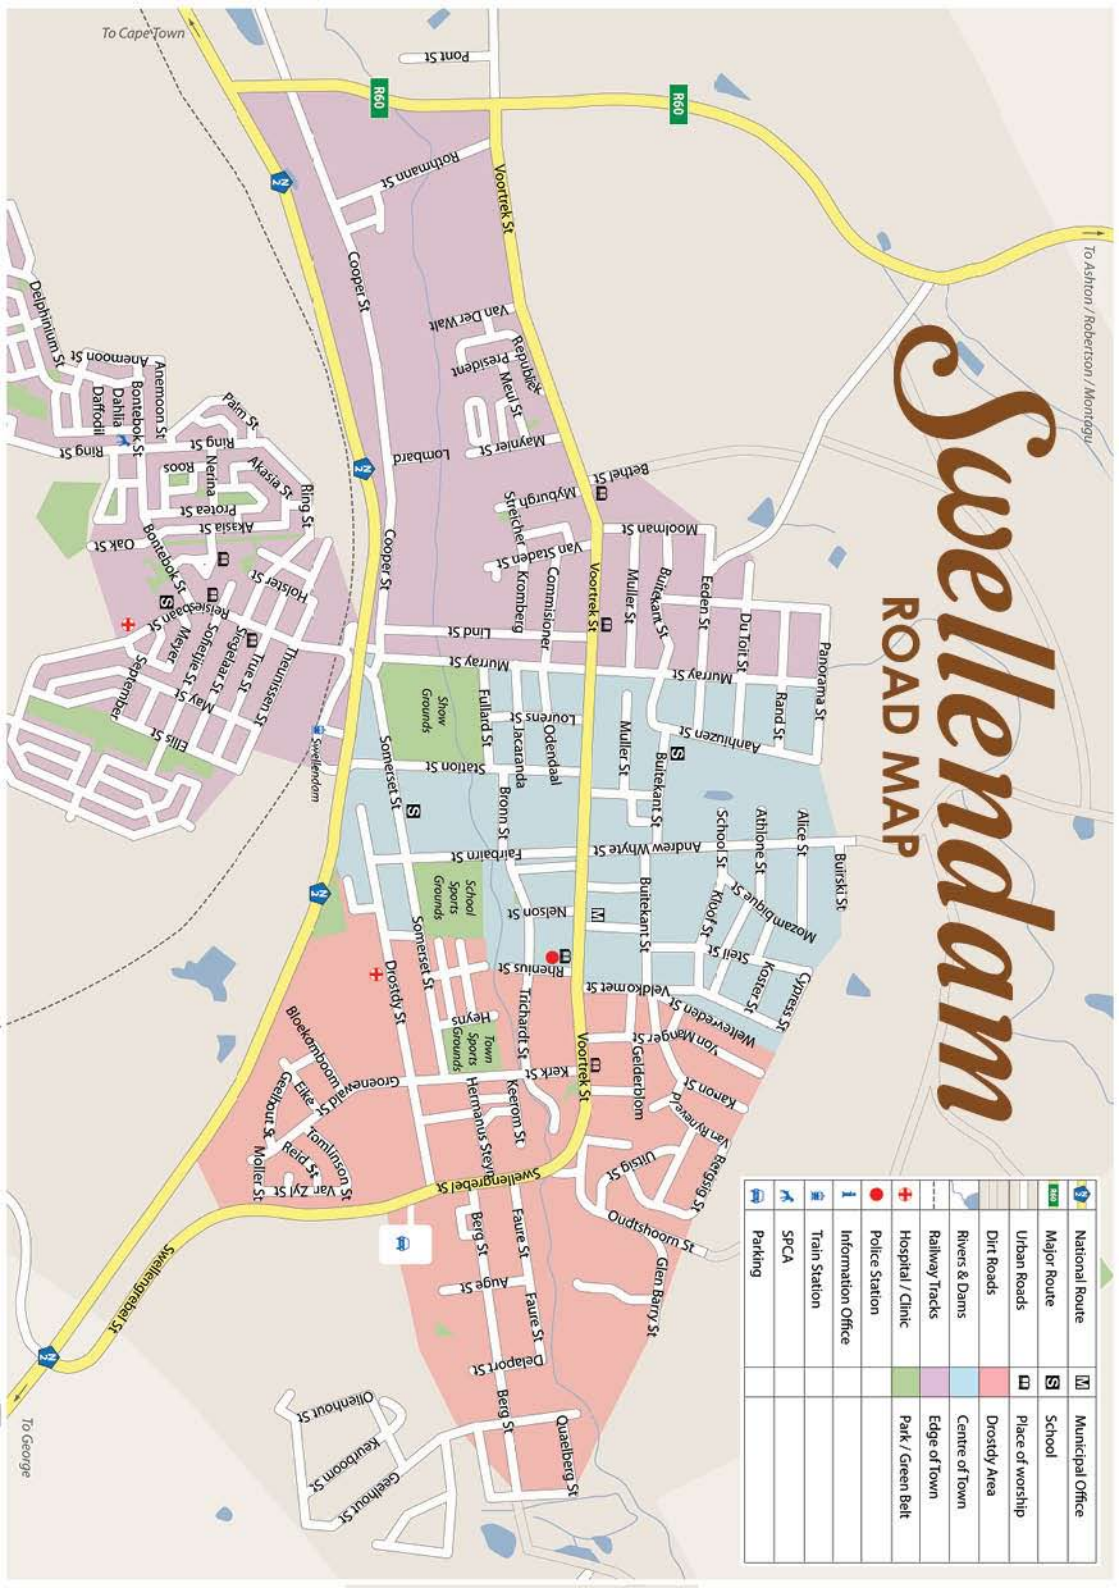

To Ashton / Robertson / Montagu

To Cape Town

Swellendam

ROAD MAP

	National Route		Municipal Office
	Major Route		School
	Urban Roads		Place of worship
	Dirt Roads		Drostdy Area
	Rivers & Dams		Centre of Town
	Railway Tracks		Edge of Town
	Hospital / Clinic		Park / Green Belt
	Police Station		
	Information Office		
	Train Station		
	SPCA		
	Parking		

To George